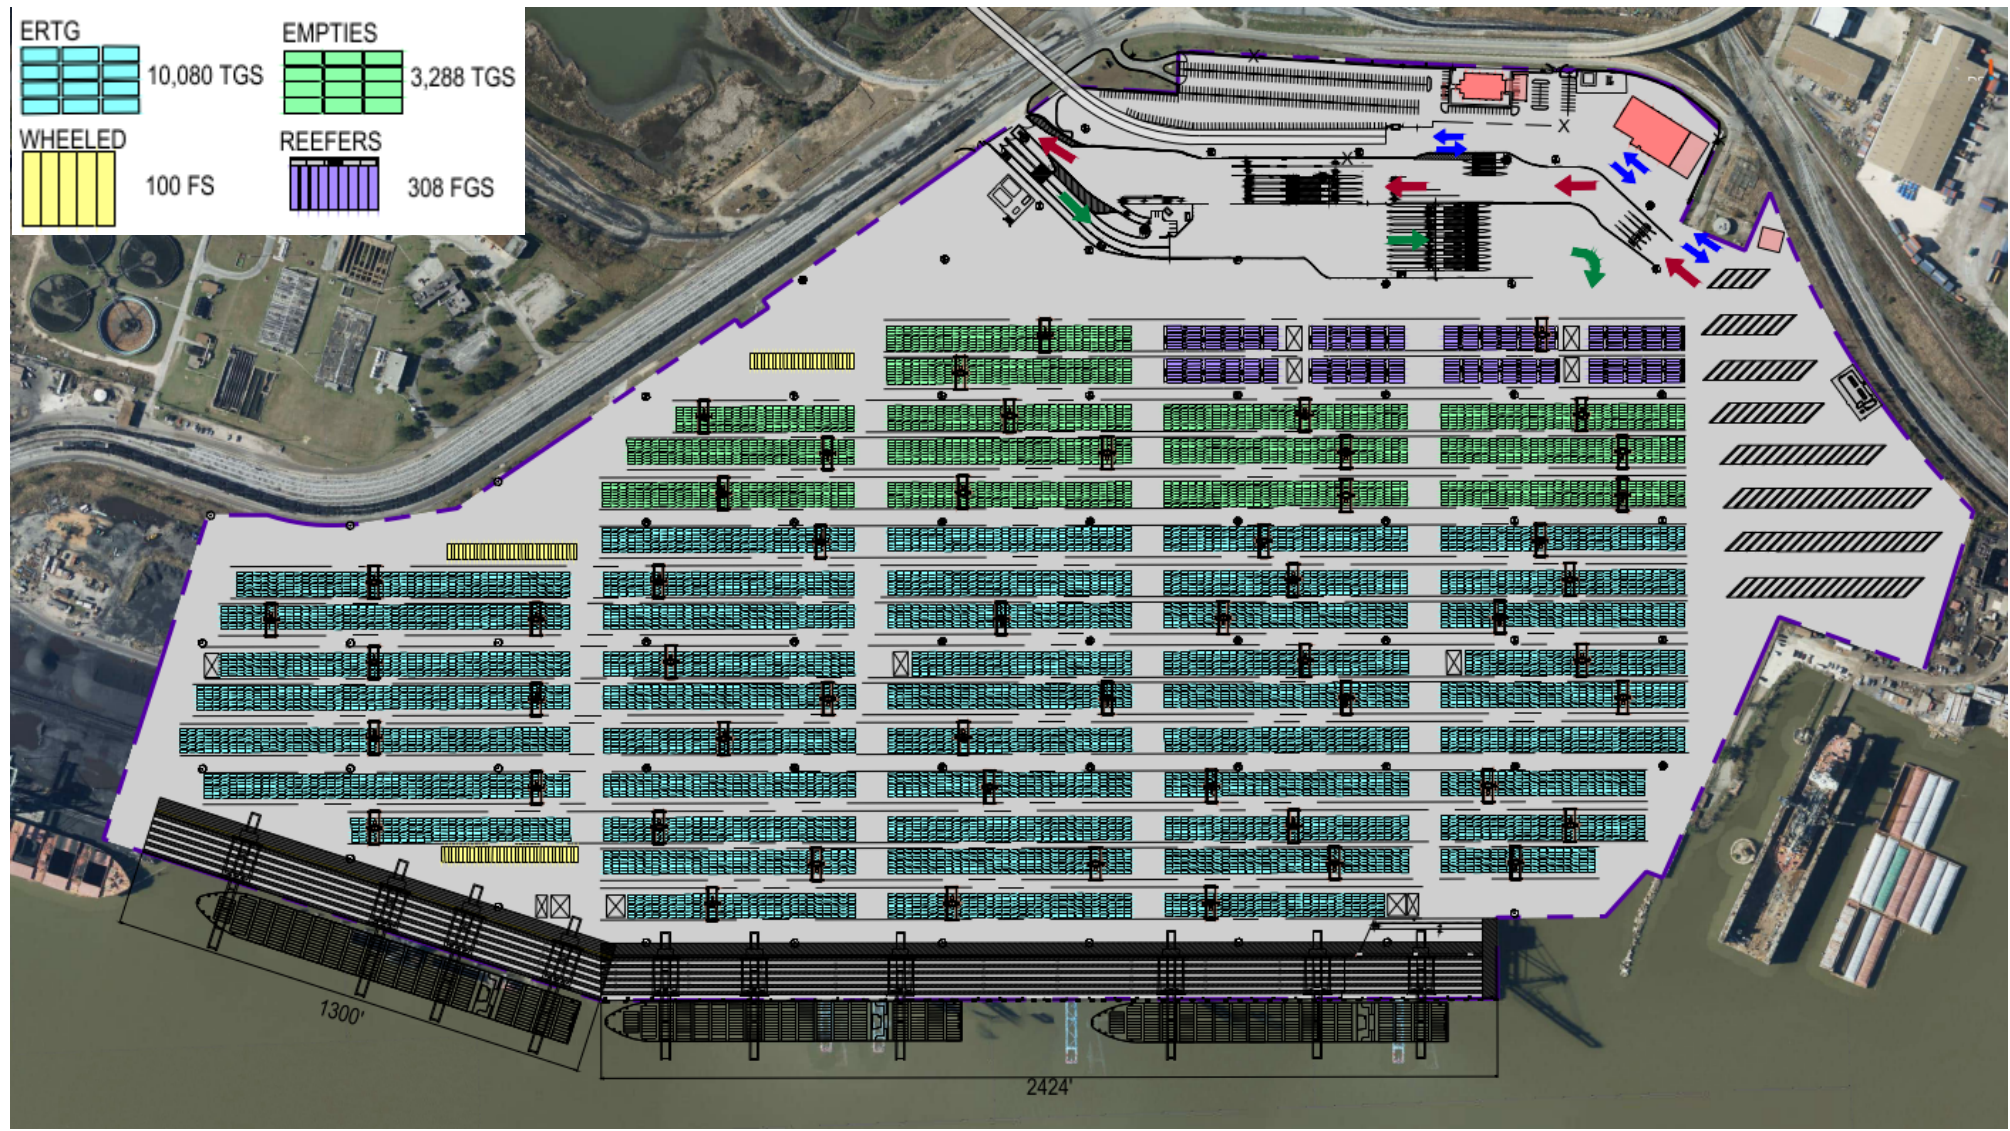

Pre-Phasing Terminal Layout (RS Buildout Capacity)

This layout is starting point for conversion to RTG or ASC

RTG Buildout

8 empty stacks fit into a 7-wide RTG

ASC Buildout