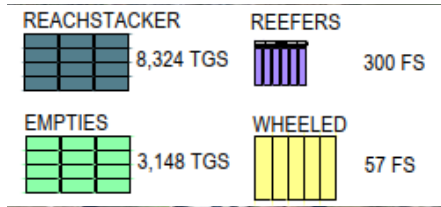

Pre-Phasing Terminal Layout (RS Buildout Capacity)

This layout is starting point for conversion to RTG or ASC

RTG Buildout

8 empty stacks fit into a 7-wide RTG

ASC Buildout